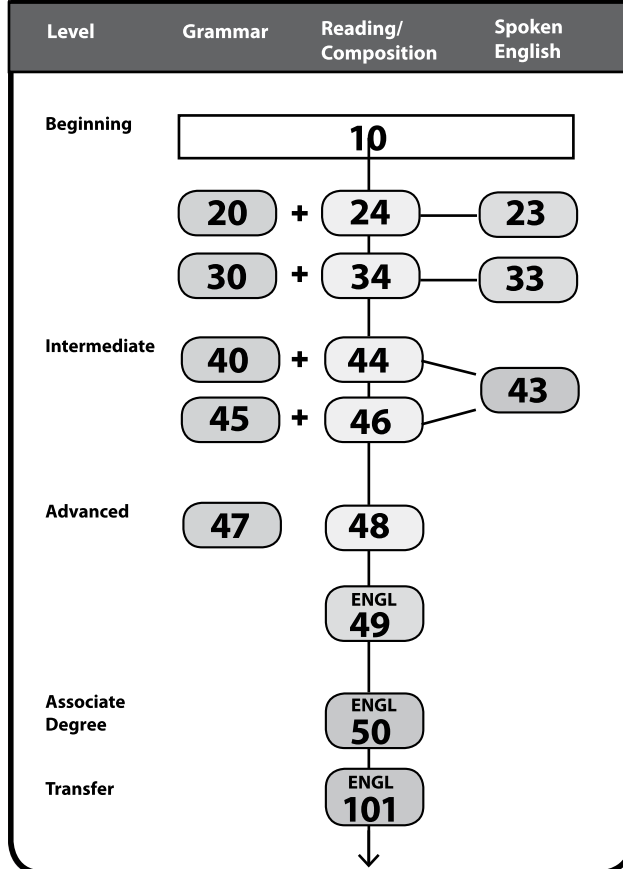

MENGL 103 Advanced Composition & Critical Thinking 3 Units

Prerequisite: Satisfactory completion of ENGL 101 or placement by MJC assessment Process.

1. 1323 MAC DONALD E 08:00AM - 09:10AM MTWTH LEC MPVL 123 EAST
   SECTION 1323 - 10 WEEK CLASS FROM 06/06/2011 TO 08/13/2011
2. 1324 DALY J 08:00AM - 10:25AM MTWTH LEC MPVL 129 EAST
   SECTION 1324 - 5 WEEK CLASS FROM 07/11/2011 TO 08/13/2011
3. 0451 SMITH A 10:55AM - 01:25PM MTWTH LEC MPVL 123 EAST
   SECTION 0451 - 5 WEEK CLASS FROM 07/11/2011 TO 08/13/2011
4. 0008 NETTO J 10:55AM - 01:30PM MTWTH LEC MPVL 123 EAST
   SECTION 0008 - 5 WEEK CLASS FROM 06/06/2011 TO 07/09/2011
5. 0010 MALSAM E 5.5 HRS/WK ARR ONLINE
   SECTION 0010 - 10 WEEK CLASS FROM 06/06/2011 TO 08/13/2011
   ONLINE. For course requirements email: malsame@mjc.edu

English as a Second Language (MESL) "ESL" in the MJC Catalog

Division Office: 575-6149

ESL Course Sequence

REV. 1/11/10 a.c.

MESL 1 ESL: Beginning English 5 Units

1. 1463 LEONARDO R 08:00AM - 10:10AM MTWTH LEC MSER B202 WEST
   SECTION 1463 - 10 WEEK CLASS FROM 06/06/2011 TO 08/13/2011

MESL 2 ESL: Elementary English 5 Units

Prerequisite: Satisfactory completion of ESL 1 or placement by the MJC assessment process.

1. 1464 PETERSEN K 08:00AM - 10:10AM MTWTH LEC MSER B203 WEST
   SECTION 1464 - 10 WEEK CLASS FROM 06/06/2011 TO 08/13/2011

MESL 3 ESL: High Elementary English 5 Units

Prerequisite: Satisfactory completion of ESL 2 or placement by the MJC assessment process.

1. 1471 ROPERTI N 08:00AM - 10:10AM MTWTH LEC MSER B204 WEST
   SECTION 1471 - 10 WEEK CLASS FROM 06/06/2011 TO 08/13/2011

teletext

hybrid

online

late start

academic programs

Bold Print
evening
classes

off campus

Other
weekend courses
Off Campus