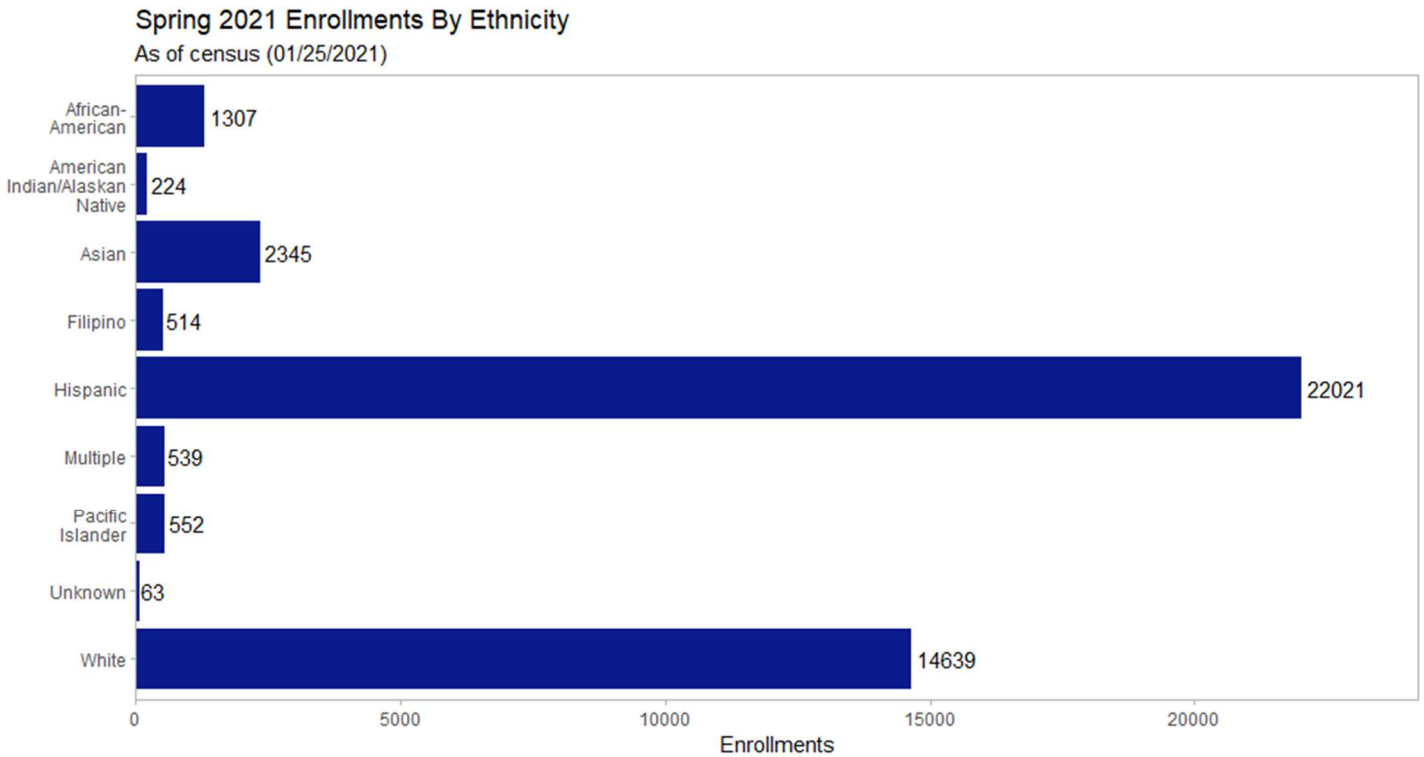

# MJC Just the Facts 2020-21: Spring 2021 Census Enrollment

For Spring 2021 as of census (01/25/2021):

- 42,204 active enrollments
- 14,753 distinct students actively enrolled

A comparison of enrollments (by day) between 2020 Spring and 2021 Spring: