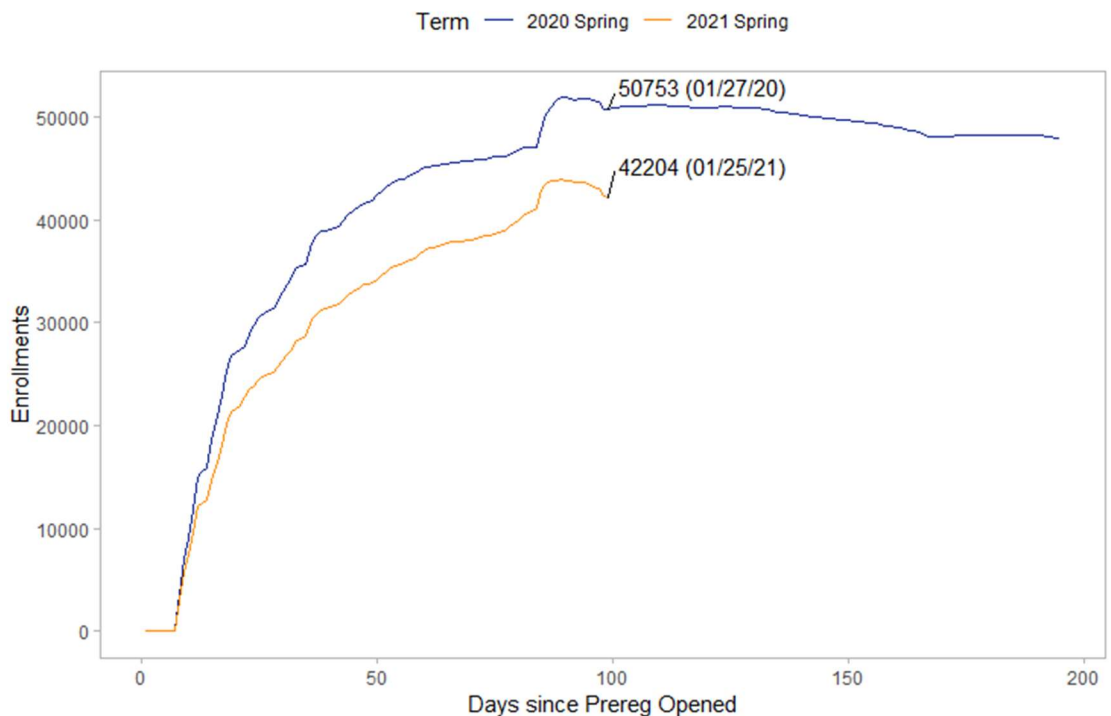

What kind of information would you like to see in Just the Facts? Email us or let us know here: [Just the Facts Suggestions](#).

We have a new process for submitting your research requests! Submit your request here: [Research Request Form](#)

Komal Bandyopadhyay
Dean of PRIIE

Amanda Cannon
Senior Research Analyst

Vianji De la Cruz
Administrative Secretary