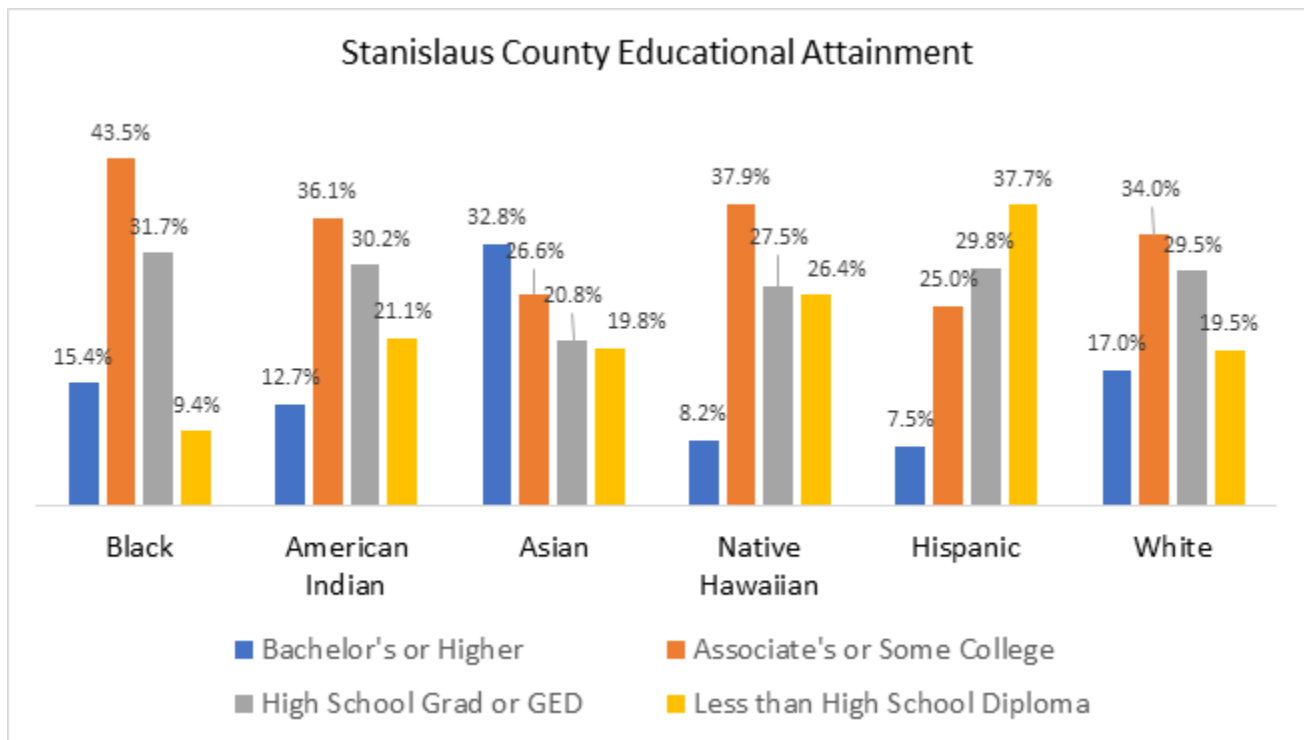

MJC Just the Facts

2020-21- Stanislaus County Educational Attainment

- **Highest education levels attained in Stanislaus County:**
 - Bachelor’s Degree or higher: **16.9%**
 - Associates Degree or some college: **32.8%**
 - High School or GED: **28.6%**
 - Less than high school: **22.0 %**

- **When disaggregated by ethnicity:**
 - Fewer than **8%** of Hispanic residents have a Bachelor’s Degree or higher. More than **a third** have less than a high school diploma
 - **43.5%** of Black residents do not progress beyond an Associate’s Degree