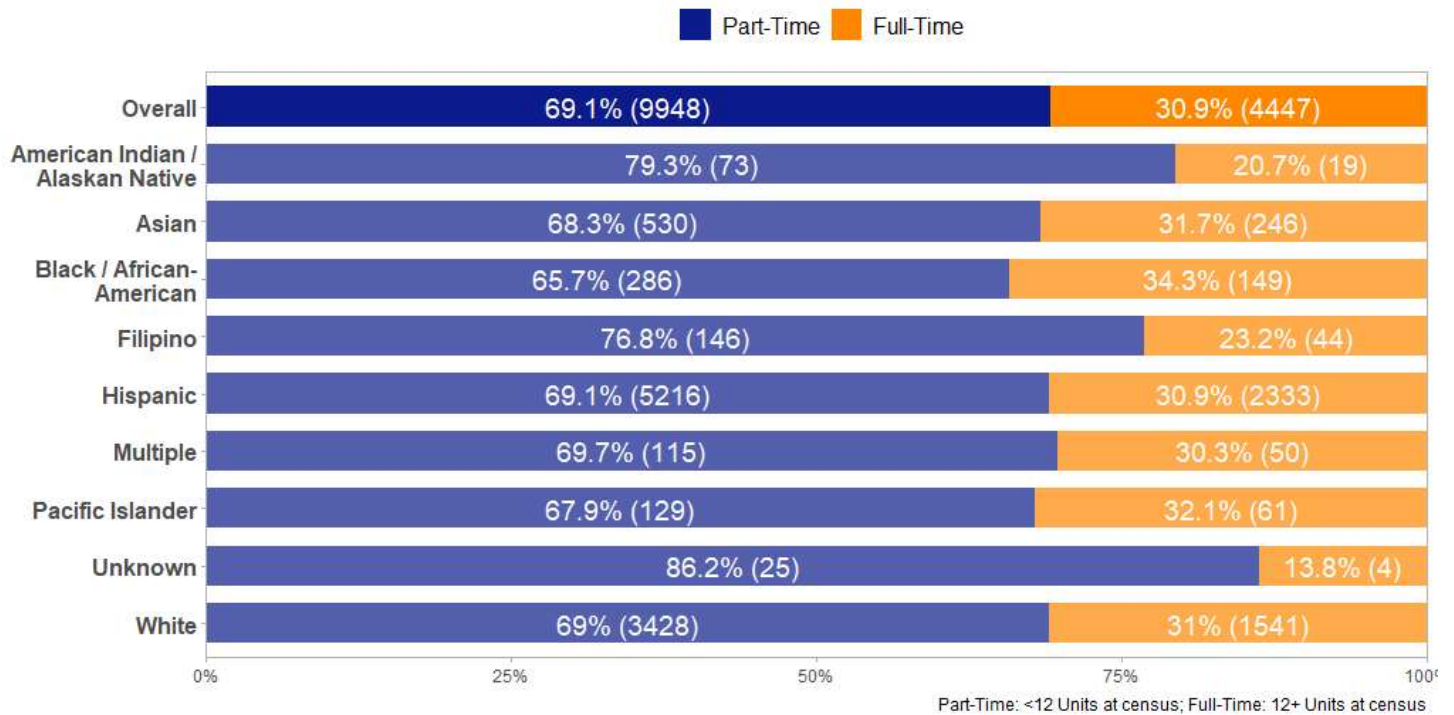

MJC Just the Facts: Part-Time / Full-Time

In Spring 2021:

- 30.9% of credit students enrolled in 12 or more units (Full-Time)
- 69.1% of credit students enrolled in less than 12 units (Part-Time)
- 24.7% of credit students enrolled in only 1 course

2021 Spring Credit Students

What kind of information would you like to see in Just the Facts? Email us or let us know here: [Just the Facts Suggestions](#).

We have a new process for submitting your research requests! Submit your request here: [Research Request Form](#)

Komal Bandyopadhyay

Dean of PRIIE

Amanda Cannon

Senior Research Analyst

Vianji De la Cruz

Administrative Secretary